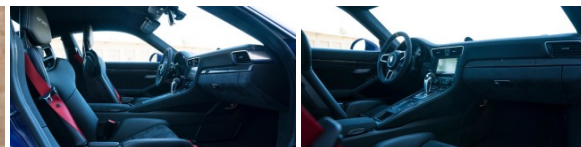

604.736.7911

PORSCHE CENTRE VANCOUVER

604.736.7911

PORSCHE CENTRE VANCOUVER